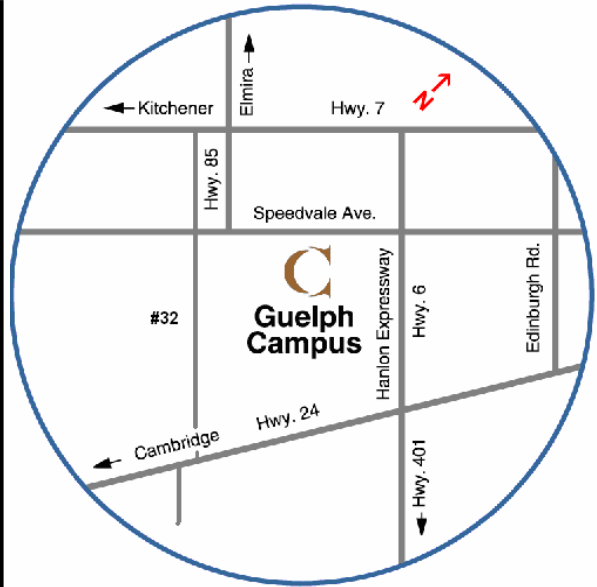

CONESTOGA

Connect Life and Learning

Conestoga College – Guelph Campus

460 Speedvale Ave. West

Guelph, Ontario N1H 6N6

Telephone: (519) 824-9390

(Parking is free after 4pm)

To the Guelph Campus from Toronto (401):

- Exit from the 401 to Hwy #6 North (Exit #295)
- Travel North ~14km to Speedvale Ave. West and turn Left (at lights)
- The Guelph Campus is ~0.5km down on the Left (across from the watertower)

To the Guelph Campus from London (401):

- Exit from the 401 onto Hespler Road in Cambridge (Exit #282)
- Turn Left (North) onto Hespler Road (road #124)
- Travel ~9km to Wellington Rd. #32 and turn Left at the lights (past the propane depot)
- Travel ~4.5 km to Speedvale Ave. West (at lights) and turn Right.
- The Guelph Campus is ~2.5km down on the Right (across from the watertower)