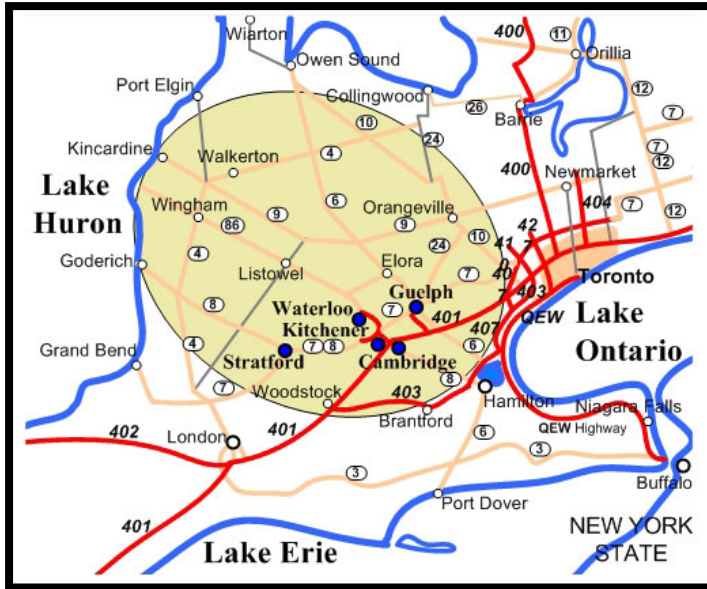

CONESTOGA

Connect Life and Learning

Conestoga College – Guelph Campus

460 Speedvale Ave. West

Guelph, Ontario N1H 6N6

Telephone: (519) 824-9390

(Parking is free after 4pm)

To the Guelph Campus from Toronto (401):

- Exit from the 401 to Hwy #6 North (Exit #295)
- Travel North ~14km to Speedvale Ave. West and turn Left (at lights)
- The Guelph Campus is ~0.5km down on the Left (across from the watertower)

To the Guelph Campus from London (401):

- Exit from the 401 onto Hespler Road in Cambridge (Exit #282)
- Turn Left (North) onto Hespler Road (road #124)
- Travel ~9km to Wellington Rd. #32 and turn Left at the lights (past the propane depot)
- Travel ~4.5 km to Speedvale Ave. West (at lights) and turn Right.
- The Guelph Campus is ~2.5km down on the Right (across from the watertower)